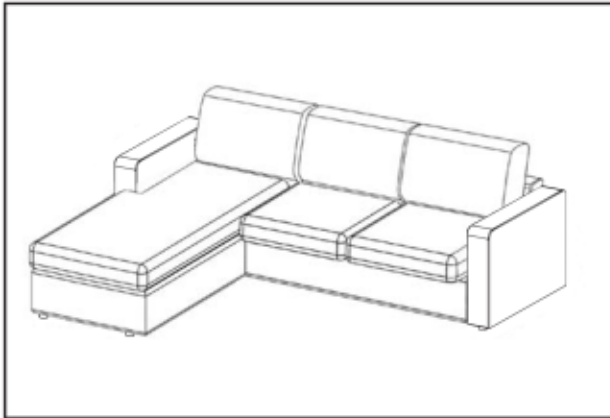

ASSEMBLING INSTRUCTIONS

CONNIE CORNER WITH BED

60 MINS 	x2 	M6 
--	---	---

ASSEMBLING INSTRUCTIONS

1

ASSEMBLING INSTRUCTIONS

2

ASSEMBLING INSTRUCTIONS