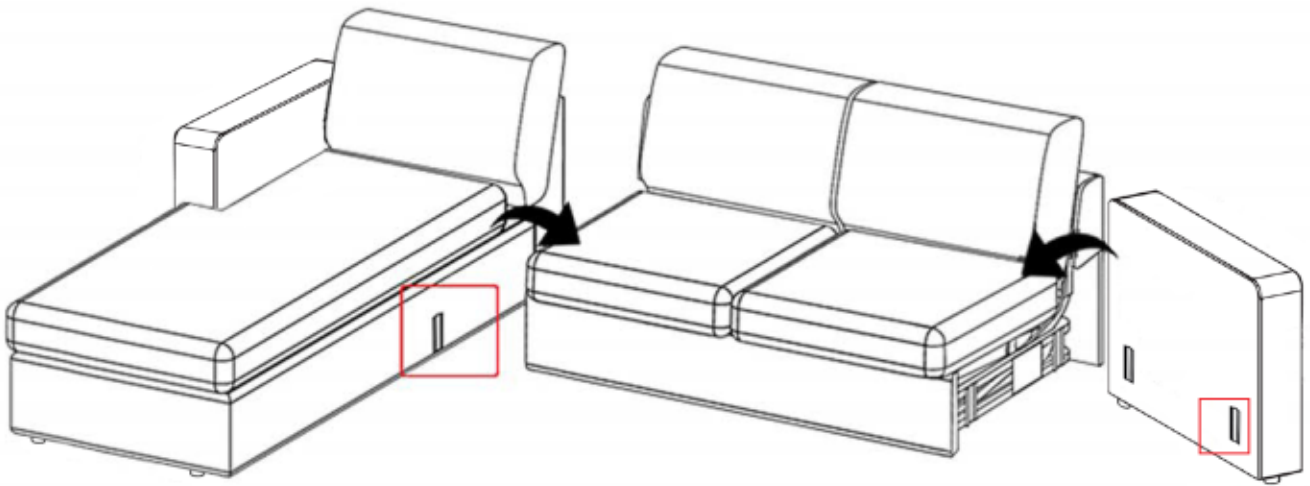

ASSEMBLING INSTRUCTIONS

6

1