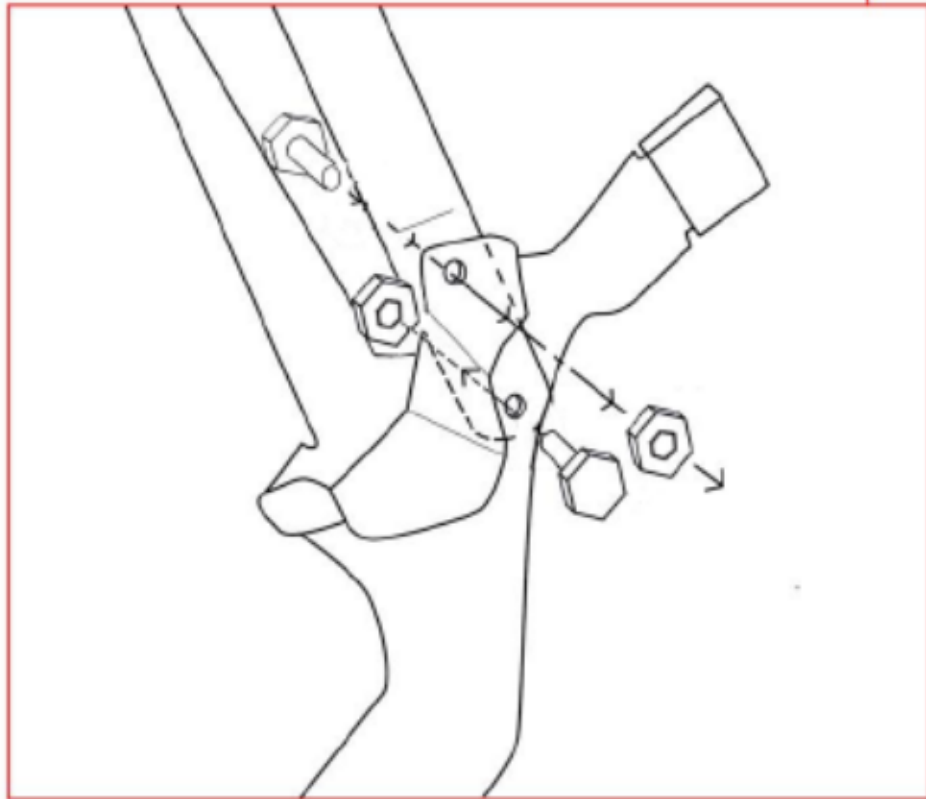

ASSEMBLING INSTRUCTIONS

CONNIE CORNER WITH BED

60 MINS 	x2 	M6 
--	---	---

ASSEMBLING INSTRUCTIONS

1

ASSEMBLING INSTRUCTIONS

2

ASSEMBLING INSTRUCTIONS