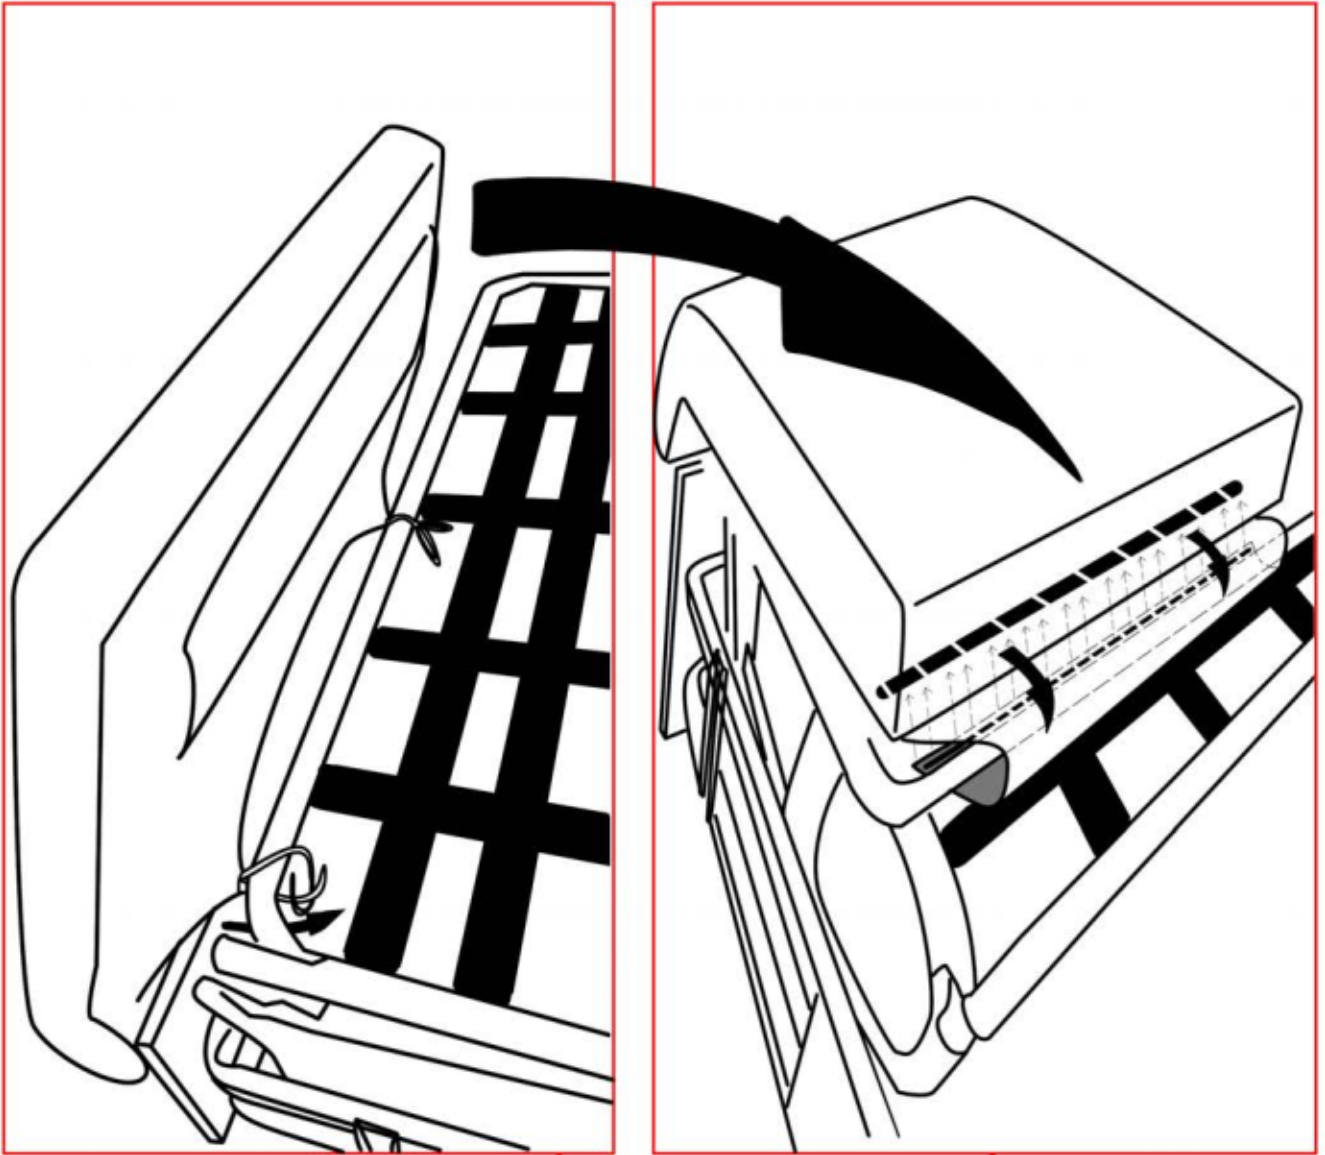

ASSEMBLING INSTRUCTIONS

3