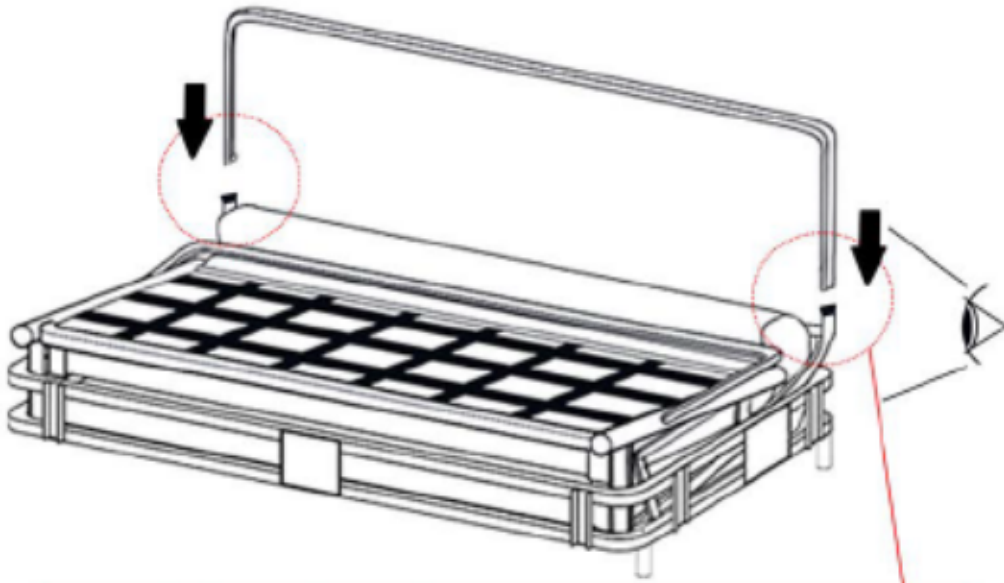

ASSEMBLING INSTRUCTIONS

CONNIE CORNER WITH BED

60 MINS 	x2 	M6 
--	---	---

ASSEMBLING INSTRUCTIONS

1

ASSEMBLING INSTRUCTIONS

2

ASSEMBLING INSTRUCTIONS