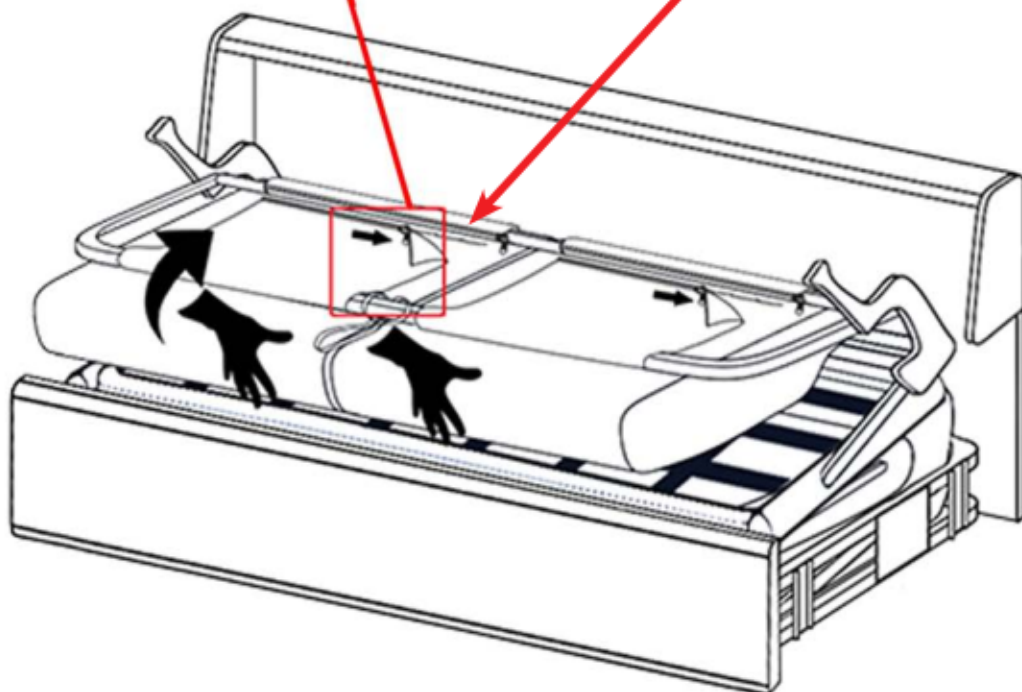

ASSEMBLING INSTRUCTIONS

4