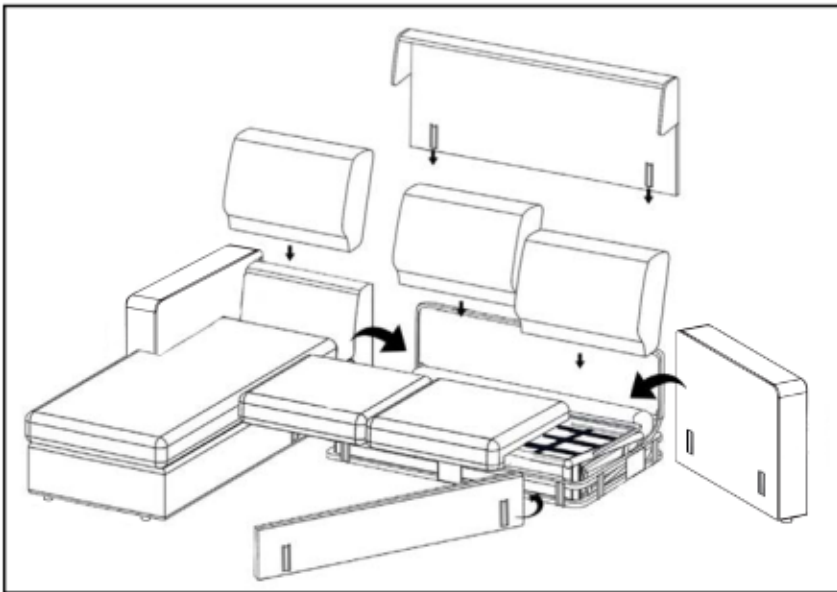

ASSEMBLING INSTRUCTIONS

CONNIE CORNER WITH BED

60 MINS 	x2 	M6 
--	---	---

ASSEMBLING INSTRUCTIONS

1

ASSEMBLING INSTRUCTIONS

2

ASSEMBLING INSTRUCTIONS