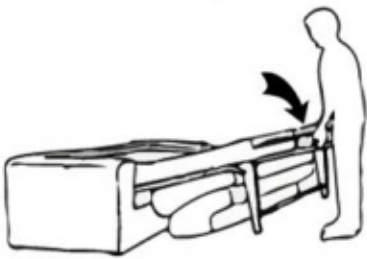

ASSEMBLING INSTRUCTIONS

6

1

2

3

4

5

6