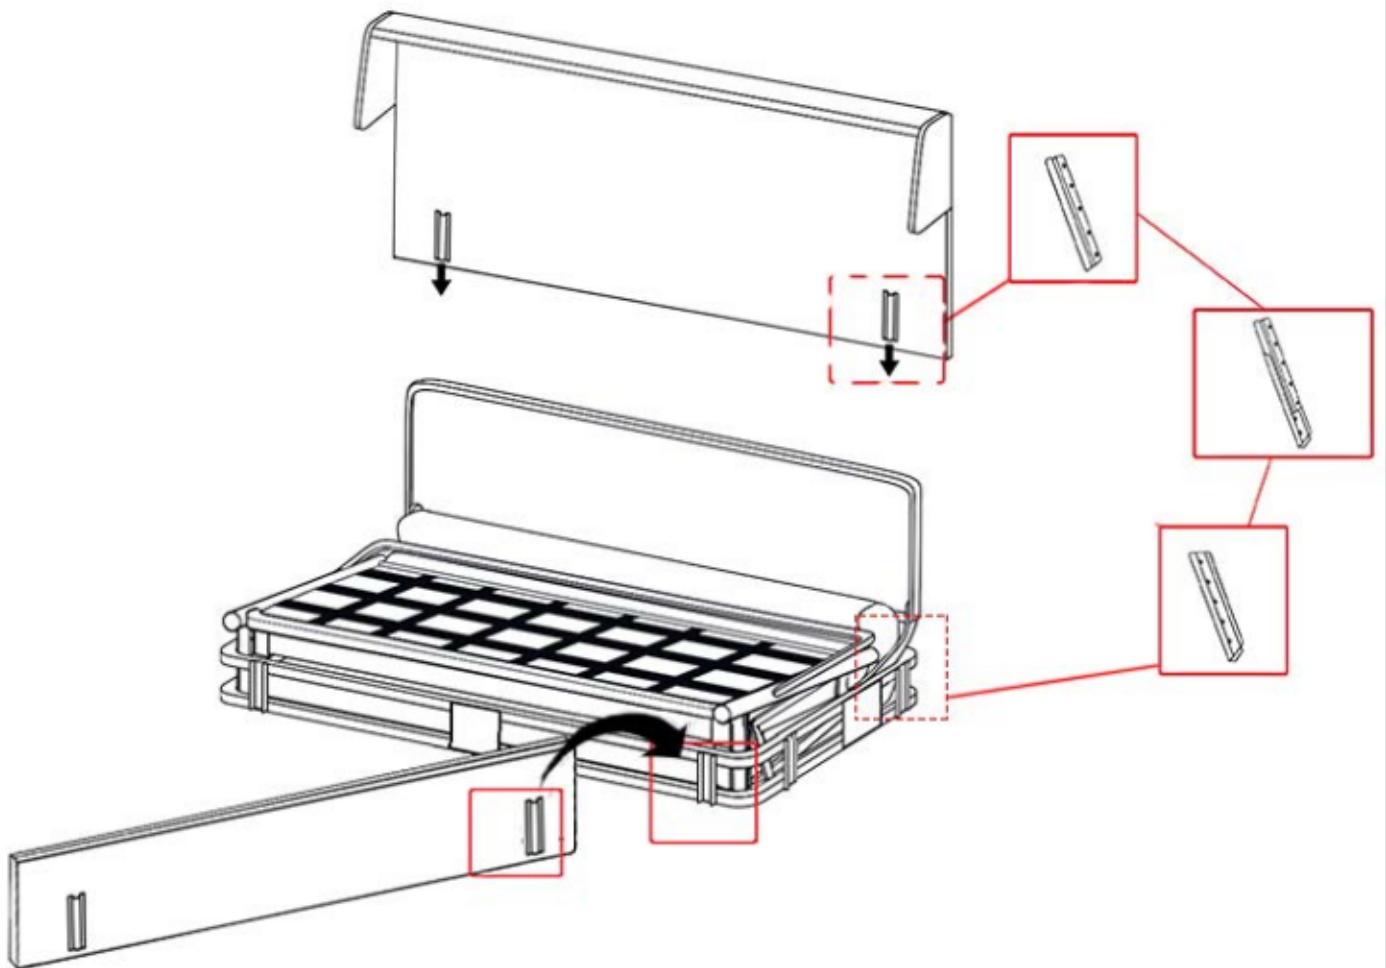

ASSEMBLING INSTRUCTIONS

CONNIE CORNER WITH BED

60 MINS 	x2 	M6 
--	---	---

ASSEMBLING INSTRUCTIONS

1

ASSEMBLING INSTRUCTIONS

2

ASSEMBLING INSTRUCTIONS