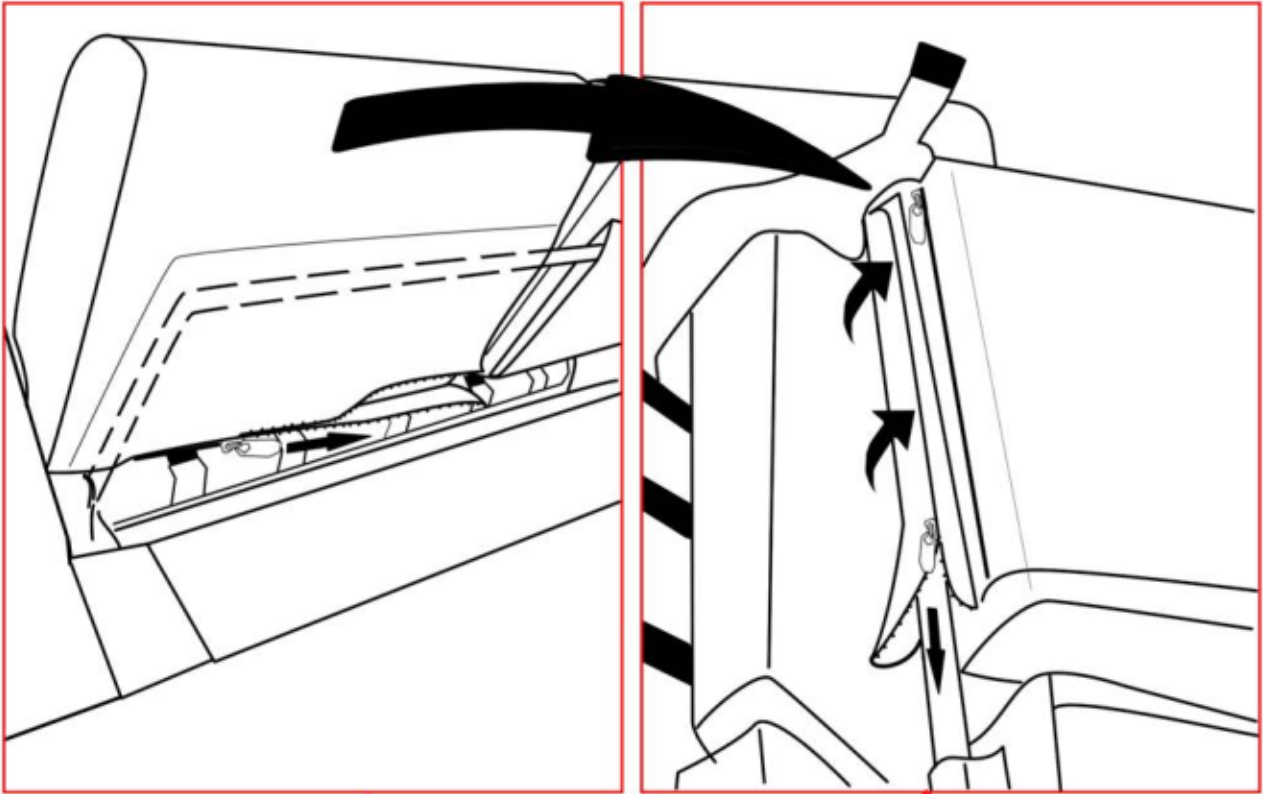

ASSEMBLING INSTRUCTIONS

4