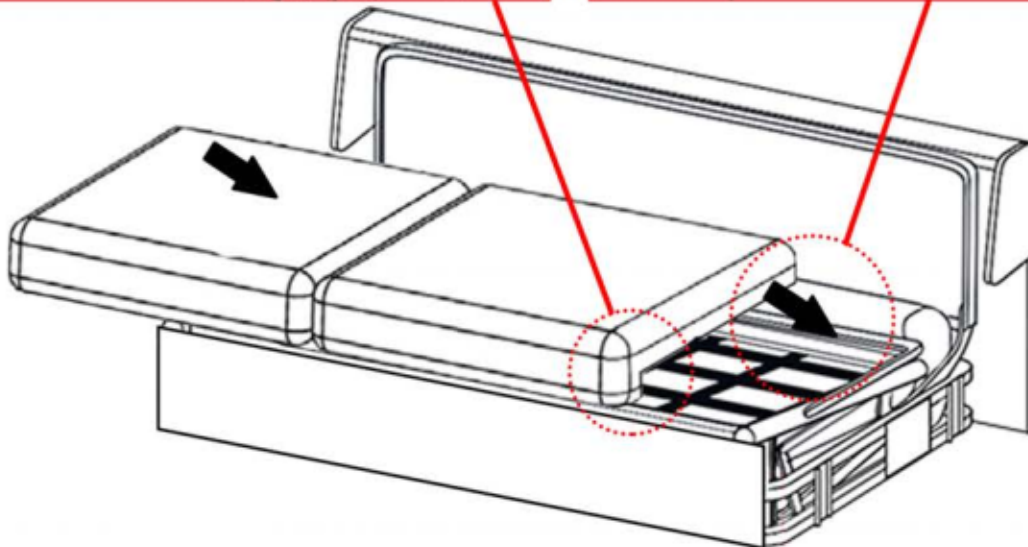

ASSEMBLING INSTRUCTIONS

3