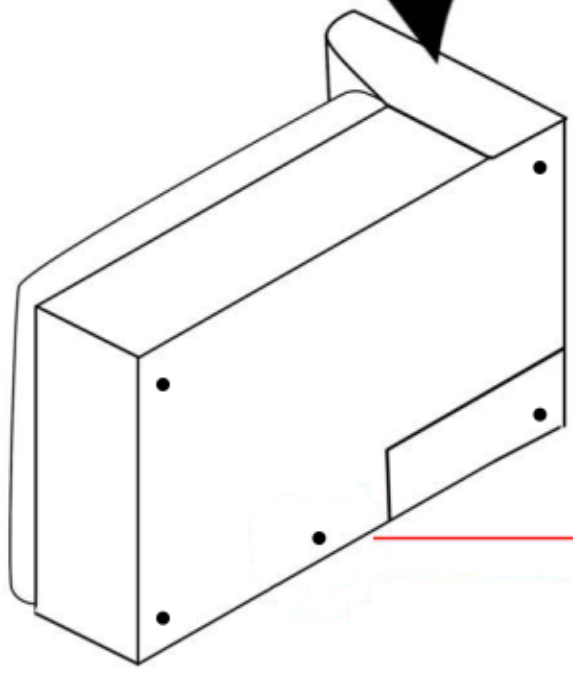

ASSEMBLING INSTRUCTIONS

5