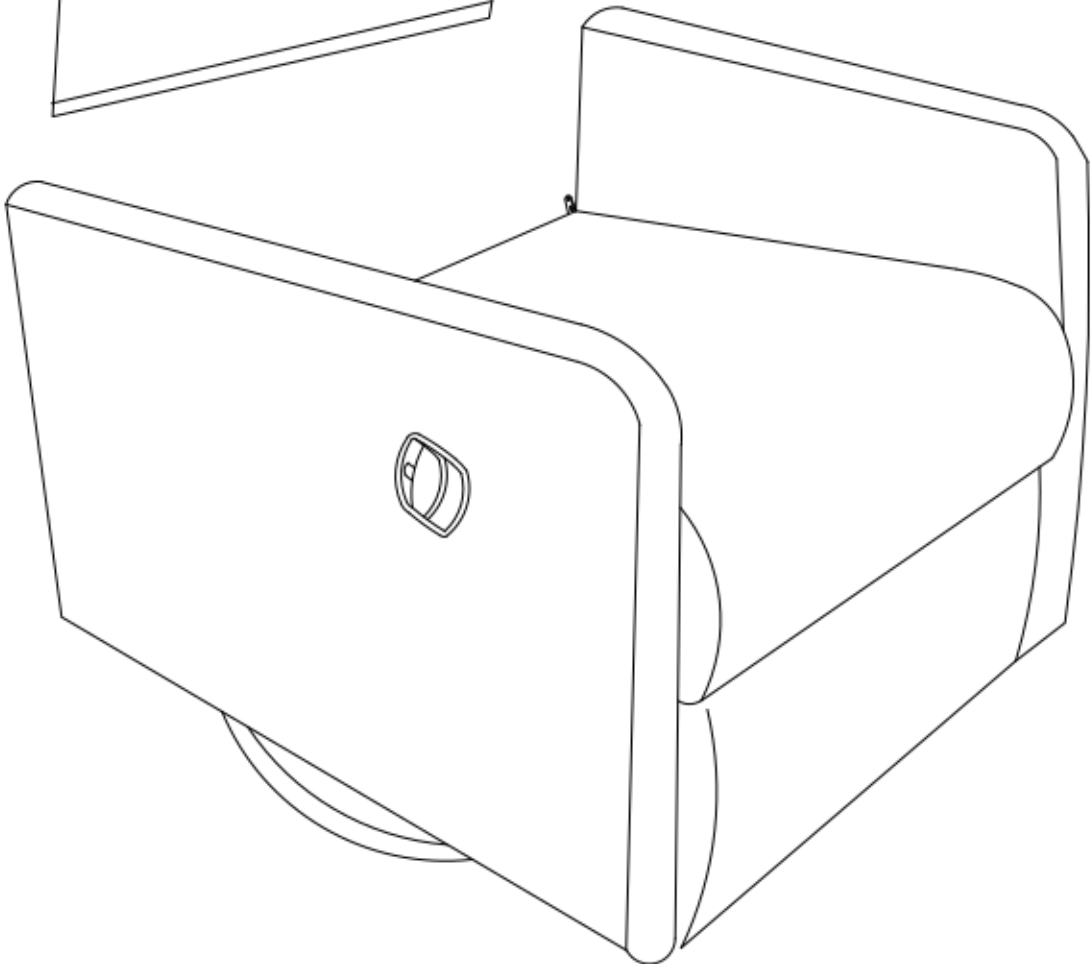

12/09/2019

	SKETCH	QTY	Dimension
A		1 PC	680X560X255mm
B		1 PC	670X730X605mm

A

B

1

2

3

4