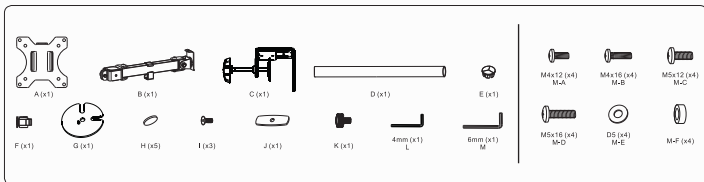

3 Package contents

EN