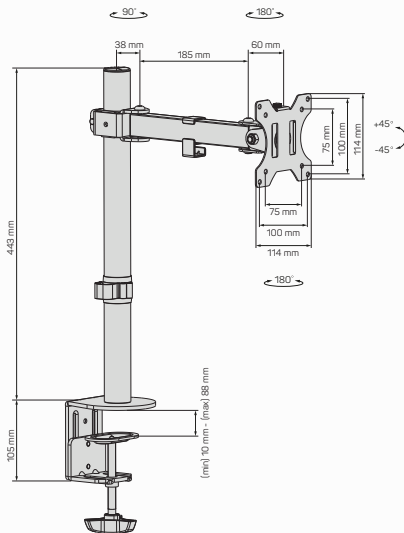

Before putting this product into operation, please read carefully all the instructions, even if you are already familiar with using similar products. Use the product only as described in this manual. Keep this manual in case you need it for future reference.

The electronic version of this user manual can be downloaded on the website www.connectit-europe.com.

We recommend keeping the original packaging of the product, invoice and warranty certificate at least for the time the warranty is valid. When shipping the product, we recommend using the original packaging that the product was delivered in that will provide the best protection for it from being damaged during transport.

1 Warning

- The wall or the surface used for securing the mount must have sufficient strength and maximum load to secure the weight of the mount, the screen and other accessories.
- When installing the screen, use an assistance of another person.
- During the installation, tighten the screws properly, but make sure not to strip the threads. That could damage the installed screen or significantly decrease the maximum load of the mount.
- This wall mount is designed for indoor use only. Outdoor use may cause harm, damage to the mount or the installed screen.
- Check the stability and safety of the mount at least every three months.

2 Specifications

CMF-3103-BK

75x75
100x100