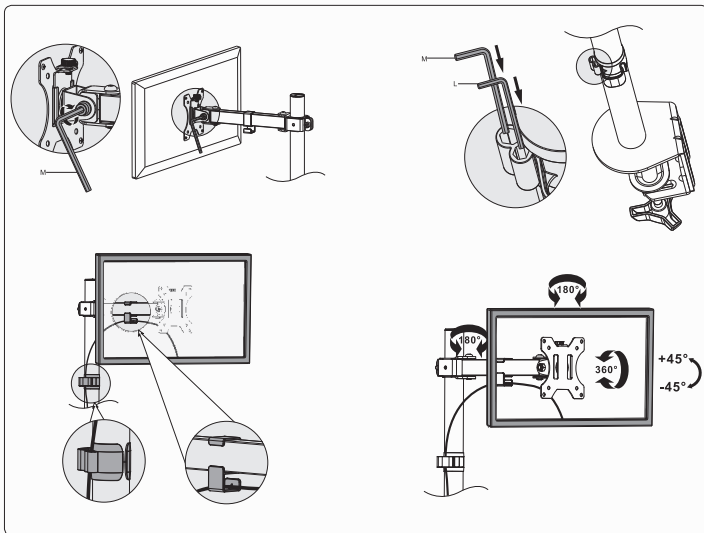

3 Package contents

EN

4 Assembly