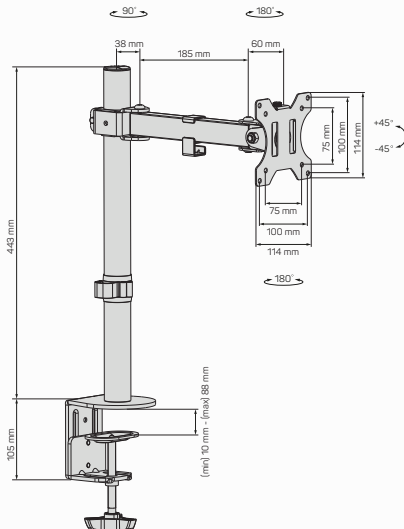

Pred uvedením tohto výrobku do prevádzky, si prosím starostlivo prečítajte celý návod na použitie, a to aj v prípade, že ste už obznanený s používaním výrobku podobného typu. Výrobok používajte iba tak, ako je popísané v tomto návode na používanie. Tento návod k použitiu uchovajte pre prípad ďalšej potreby.

V elektronickej podobe si tento návod na použitie môžete stiahnuť na webovej stránke www.connectit-europe.com

Minimálne po dobu záruky odporúčame uchovať originálne balenie výrobku, doklad o nákupe a prípadne aj záručný list, pokiaľ bol dodaný. V prípade prepravy odporúčame zabaliť výrobok späť do originálneho balenia, v ktorom bol dodaný, a ktorý ho najlepšie ochráni proti poškodeniu pri preprave.

1 Varovanie

- Stena alebo plocha pre upevnenie držiaku musí mať dostatočnú pevnosť a nosnosť pre celkovú hmotnosť držiaku, obrazovky a príslušenstva.
- Pri inštalácii obrazovky využite asistenciu druhej osoby.
- Šraubky pri inštalácii riadne utiahnite. Dajte však pozor, aby nedošlo k strhnutiu závitov. Môže dôjsť k poškodeniu inštalovanej obrazovky alebo radikálnemu zníženiu nosnosti držiaku.
- Tento držiak je určený iba pre vnútorné použitie. Pri vonkajšom použití držiaka môže dôjsť k zraneniu, poškodeniu držiaka alebo nainštalovanej obrazovky.
- Kontrolujte stabilitu a bezpečnosť držiaka aspoň raz za tri mesiace.

2 Špecifikácie

CMF-3103-BK

75x75
100x100