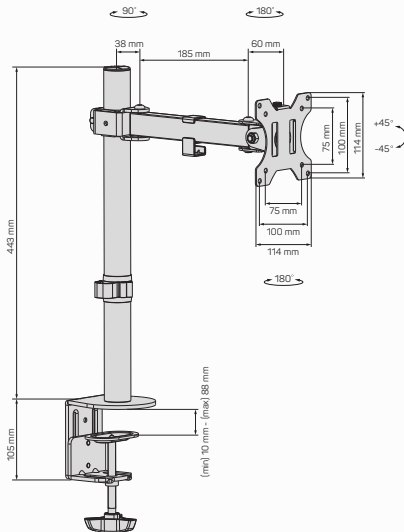

## 2 Specifikace

CMF-3103-BK

75x75  
100x100

32"  
MAX

8kg  
(17.6LBS)  
RATED