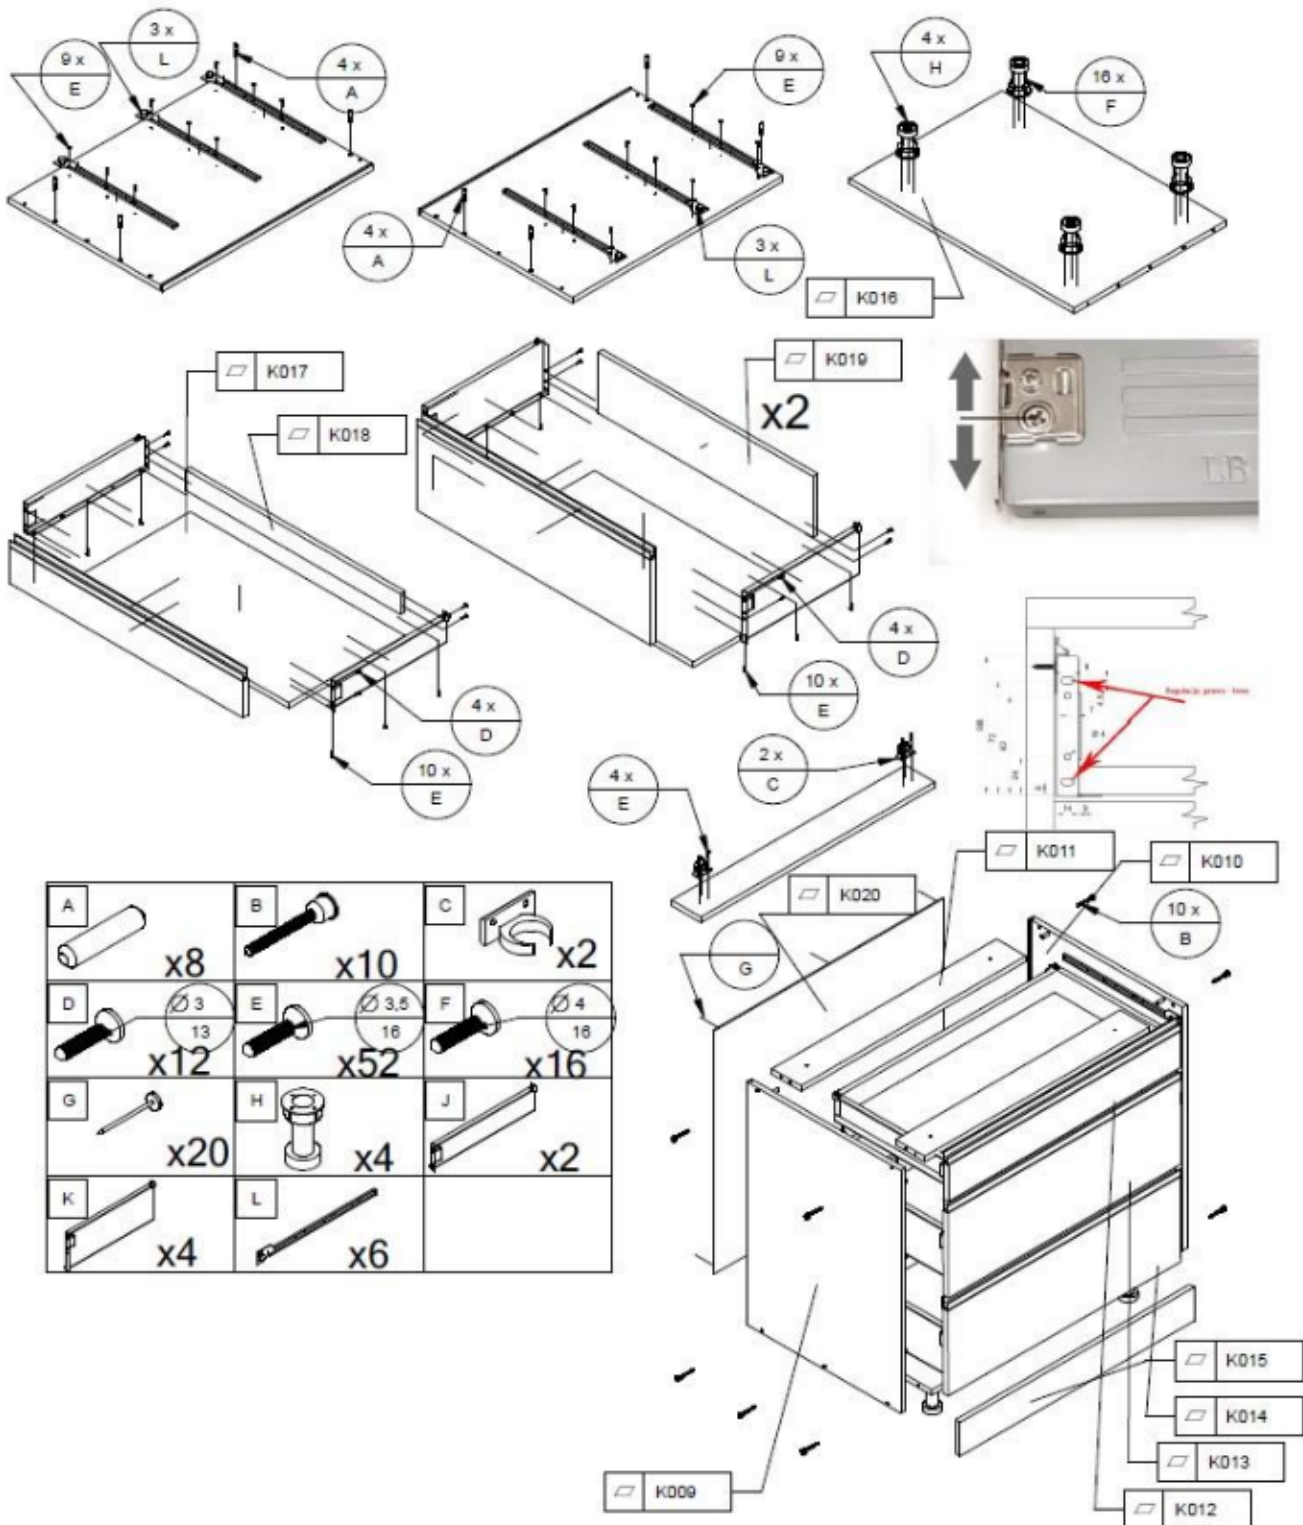

Kuchyně Brick 240 cm

A

G30/40/60 1F

A	B	C
 x8	 x8	 x4
D	E	F
 x2	 x2	 x2
G	H	J
 $\varnothing 3.5$ 16 x4	 $\varnothing 4$ 16 x4	 $\varnothing 4$ 30 x4

B

G50/60 ok

A	B	C
 x8	 x8	 x2
D	E	F
 x2	 x9	 x4
G	H	J
 x4	 x2	 x1
K	L	
 x1	 x1	

C

D 60 3sz/80 3sz

D

D 60 ku

A		B		C	
	x14		x10		x2
D		E		F	
	x2		x4		x4
G					
	x20				

E **F**

D 30/40/60 1F

A	B	C
 x8	 x10	 x2
D	E	F
 x2	 x2	 x4
G	H	J
 x8	 x20	 x20
K		
 x4		