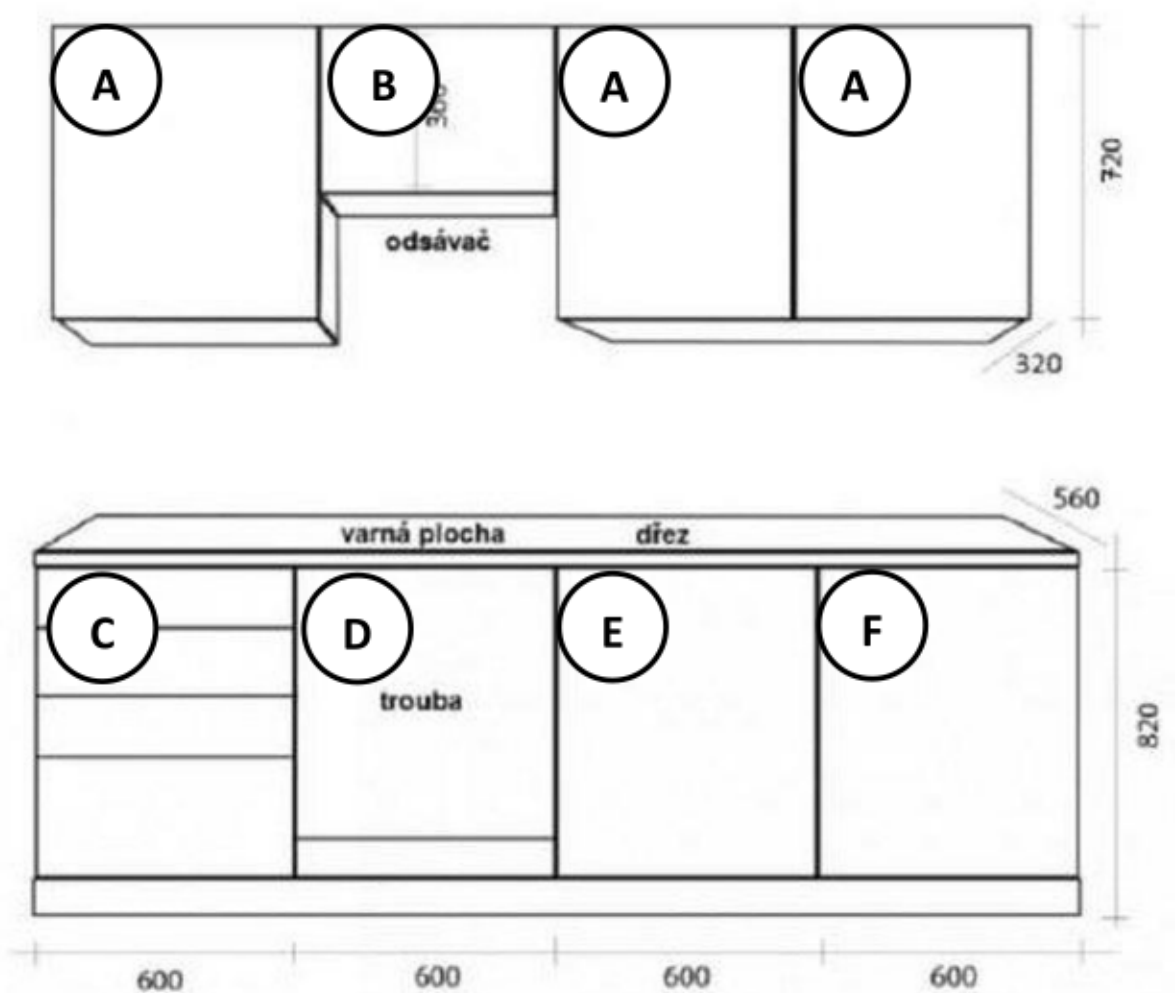

Kuchyně Brick 240 cm

A

G30/40/60 1F

A	B	C
 x8	 x8	 x4
D	E	F
 x2	 x2	 x2
G	H	J
 $\varnothing 3.5$ 16 x4	 $\varnothing 4$ 16 x4	 $\varnothing 4$ 30 x4

B

G50/60 ok

A	B	C
 x8	 x8	 x2
D	E	F
 x2	 x9	 x4
G	H	J
 x4	 x2	 x1
K	L	
 x1	 x1	

C

D 60 3sz/80 3sz

D

D 60 ku

A		B		C	
	x14		x10		x2
D		E		F	
	x2		x4		x4
G					
	x20				

E **F**

D 30/40/60 1F

A	B	C
 x8	 x10	 x2
D	E	F
 x2	 x2	 x4
G	H	J
 x8	 x20	 x20
K		
 x4		