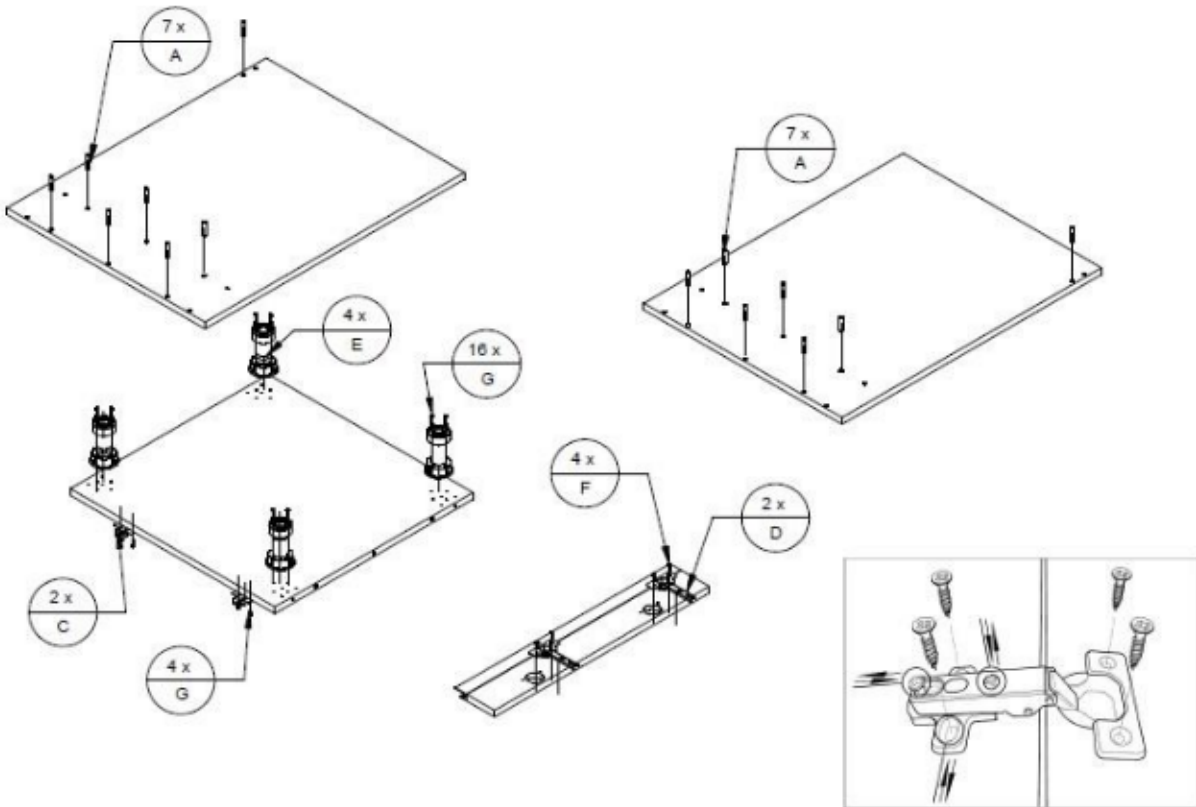

Kuchyně Brick 240 cm

A

G30/40/60 1F

A	B	C
 x8	 x8	 x4
D	E	F
 x2	 x2	 x2
G	H	J
 $\varnothing 3.5$ 16 x4	 $\varnothing 4$ 16 x4	 $\varnothing 4$ 30 x4

B

G50/60 ok

A	B	C
 x8	 x8	 x2
D	E	F
 x2	 x9	 x4
G	H	J
 x4	 x2	 x1
K	L	
 x1	 x1	

C

D 60 3sz/80 3sz

D

D 60 ku

A		B		C	
	x14		x10		x2
D		E		F	
	x2		x4		x4
G					
	x20				

E **F**

D 30/40/60 1F

A	B	C
 x8	 x10	 x2
D	E	F
 x2	 x2	 x4
G	H	J
 x8	 x20	 x20
K		
 x4		