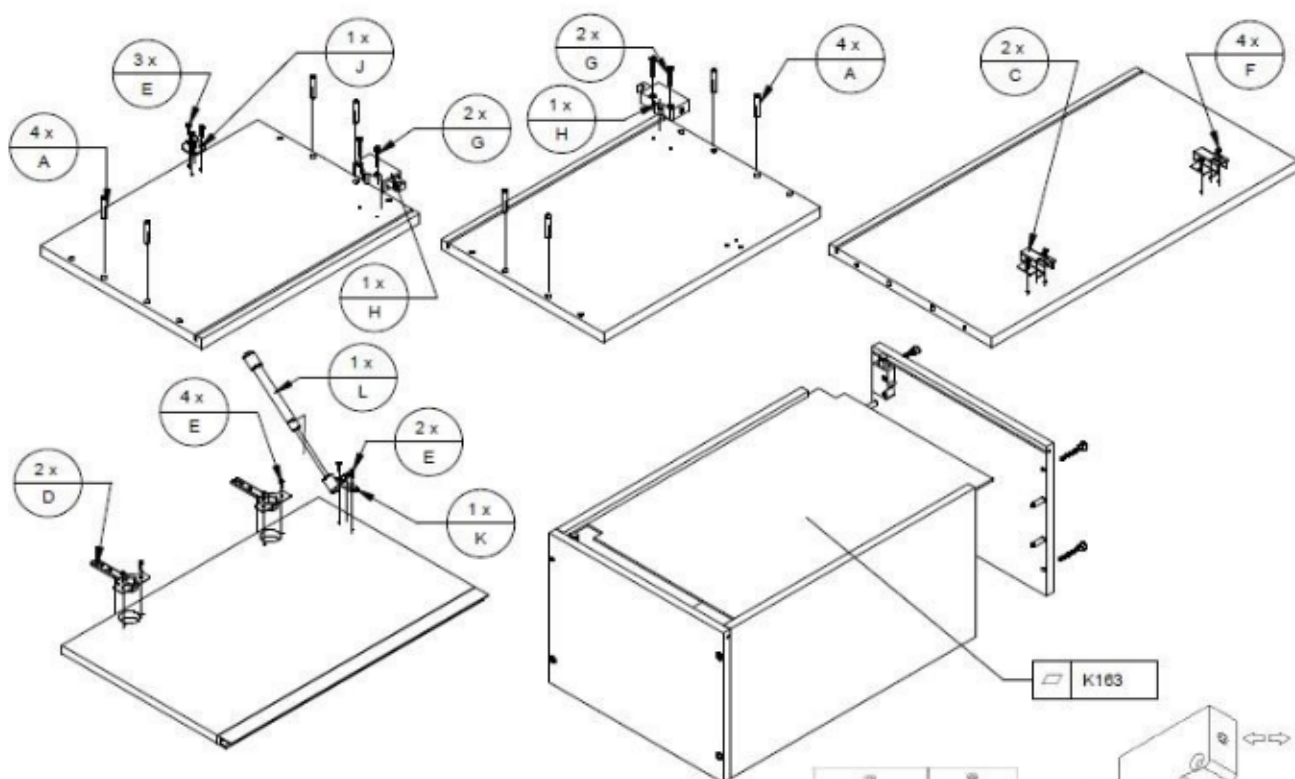

Kuchyně Brick - 260 cm (černá vysoký lesk/craft)

A

G50/60 ok

A	B	C
 x8	 x8	 x2
D	E	F
 x2	 $\varnothing 3,5$ x9	 $\varnothing 4$ x4
G	H	J
 $\varnothing 4$ x4	 x2	 x1
K	L	
 x1	 x1	

B

D60 SŁUPEK

 A x12	 B x12	 C x12
 D x5	 E x5	 F x10
 G x30	 H x4	 J x2
 K x30		

C D

D 30/40/60 1F

A  x8	B  x10	C  x2
D  x2	E  x2	F  x4
G  x8	H  x20	J  x20
K  x4		

E

D 60 3sz/80 3sz