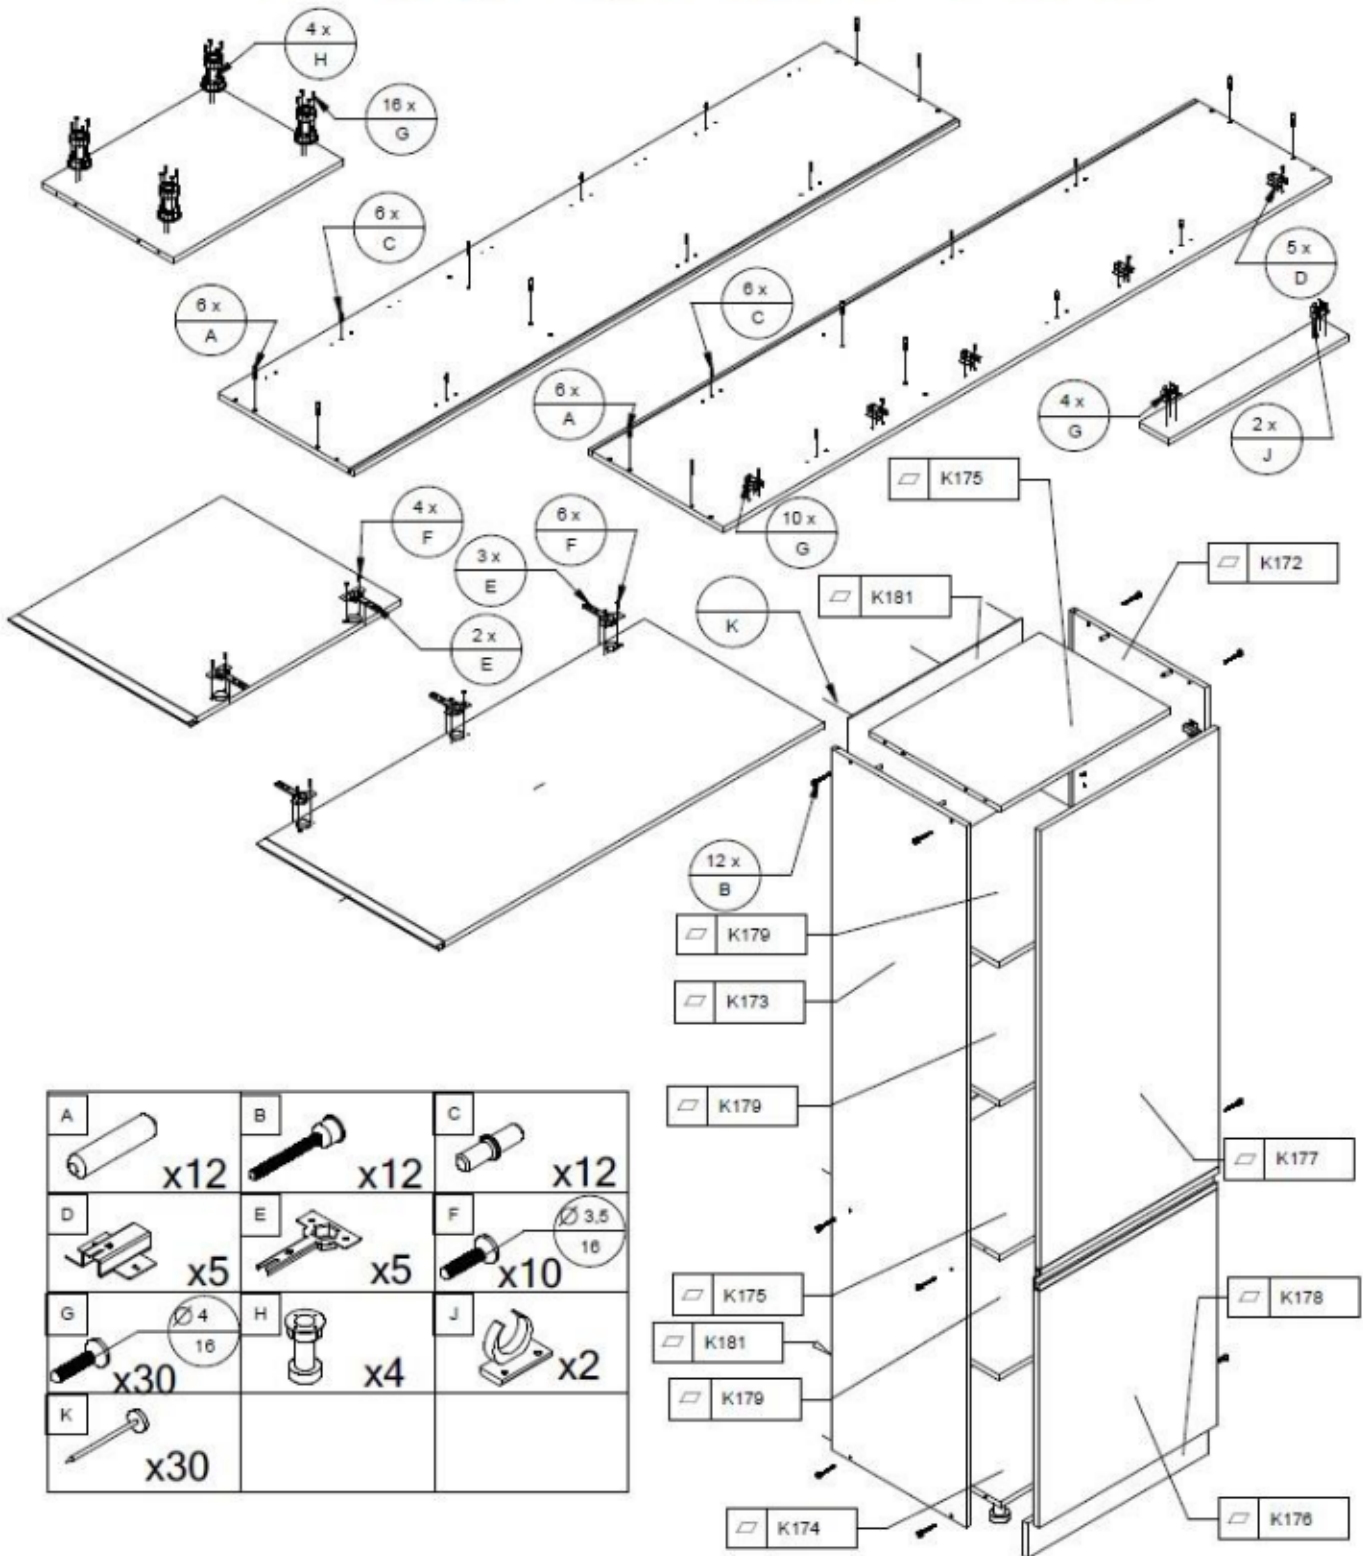

Kuchyně Brick - 260 cm (černá vysoký lesk/craft)

A

G50/60 ok

A	B	C
 x8	 x8	 x2
D	E	F
 x2	 $\varnothing 3,5$ x9	 $\varnothing 4$ x4
G	H	J
 $\varnothing 4$ x4	 x2	 x1
K	L	
 x1	 x1	

B

D60 SŁUPEK

 A x12	 B x12	 C x12
 D x5	 E x5	 F x10
 G x30	 H x4	 J x2
 K x30		

C D

D 30/40/60 1F

A  x8	B  x10	C  x2
D  x2	E  x2	F  x4
G  x8	H  x20	J  x20
K  x4		

E

D 60 3sz/80 3sz