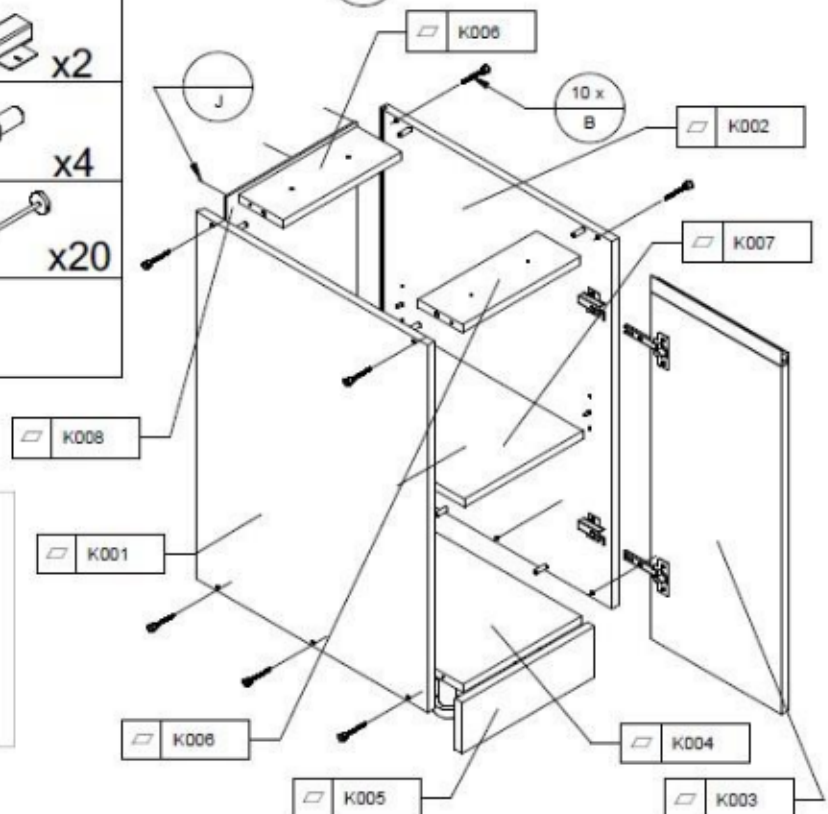

Kuchyně Brick - 260 cm (černá vysoký lesk/craft)

A

G50/60 ok

A	B	C
 x8	 x8	 x2
D	E	F
 x2	 $\varnothing 3,5$ x9	 $\varnothing 4$ x4
G	H	J
 $\varnothing 4$ x4	 x2	 x1
K	L	
 x1	 x1	

B

D60 SŁUPEK

 A x12	 B x12	 C x12
 D x5	 E x5	 F x10
 G x30	 H x4	 J x2
 K x30		

C D

D 30/40/60 1F

A  x8	B  x10	C  x2
D  x2	E  x2	F  x4
G  x8	H  x20	J  x20
K  x4		

E

D 60 3sz/80 3sz