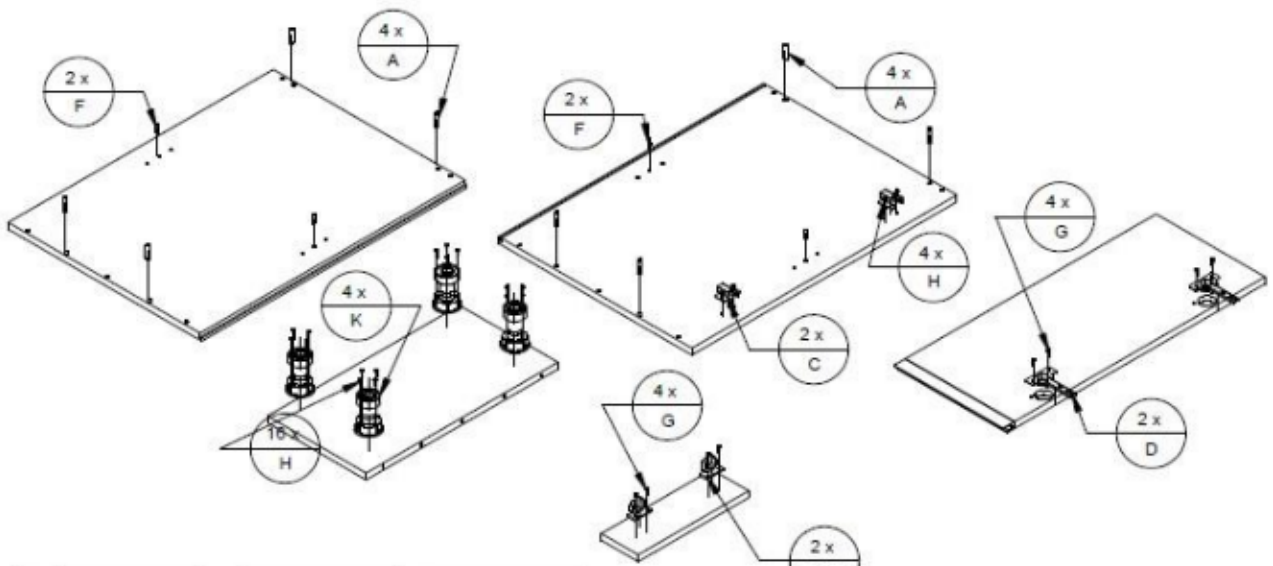

Kuchyně Brick - 260 cm (černá vysoký lesk/craft)

A

G50/60 ok

A	B	C
 x8	 x8	 x2
D	E	F
 x2	 $\varnothing 3,5$ x9	 $\varnothing 4$ x4
G	H	J
 $\varnothing 4$ x4	 x2	 x1
K	L	
 x1	 x1	

B

D60 SŁUPEK

 A x12	 B x12	 C x12
 D x5	 E x5	 F x10
 G x30	 H x4	 J x2
 K x30		

C D

D 30/40/60 1F

A  x8	B  x10	C  x2
D  x2	E  x2	F  x4
G  x8	H  x20	J  x20
K  x4		

E

D 60 3sz/80 3sz