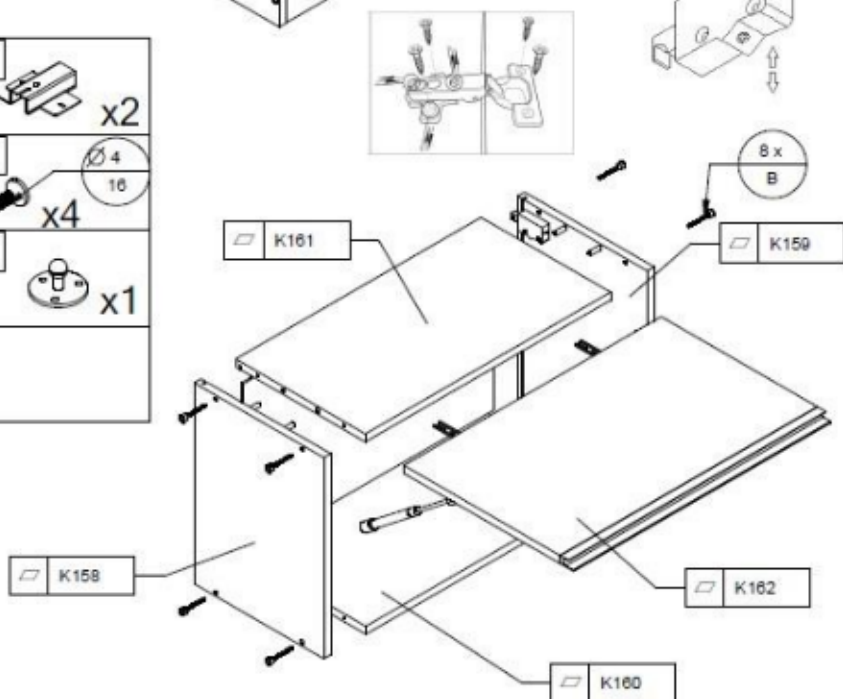

Kuchyně Brick - 260 cm (černá vysoký lesk/craft)

A

G50/60 ok

A	B	C
 x8	 x8	 x2
D	E	F
 x2	 $\varnothing 3,5$ x9	 $\varnothing 4$ x4
G	H	J
 $\varnothing 4$ x4	 x2	 x1
K	L	
 x1	 x1	

B

D60 SŁUPEK

 A x12	 B x12	 C x12
 D x5	 E x5	 F x10
 G x30	 H x4	 J x2
 K x30		

C D

D 30/40/60 1F

A  x8	B  x10	C  x2
D  x2	E  x2	F  x4
G  x8	H  x20	J  x20
K  x4		

E

D 60 3sz/80 3sz