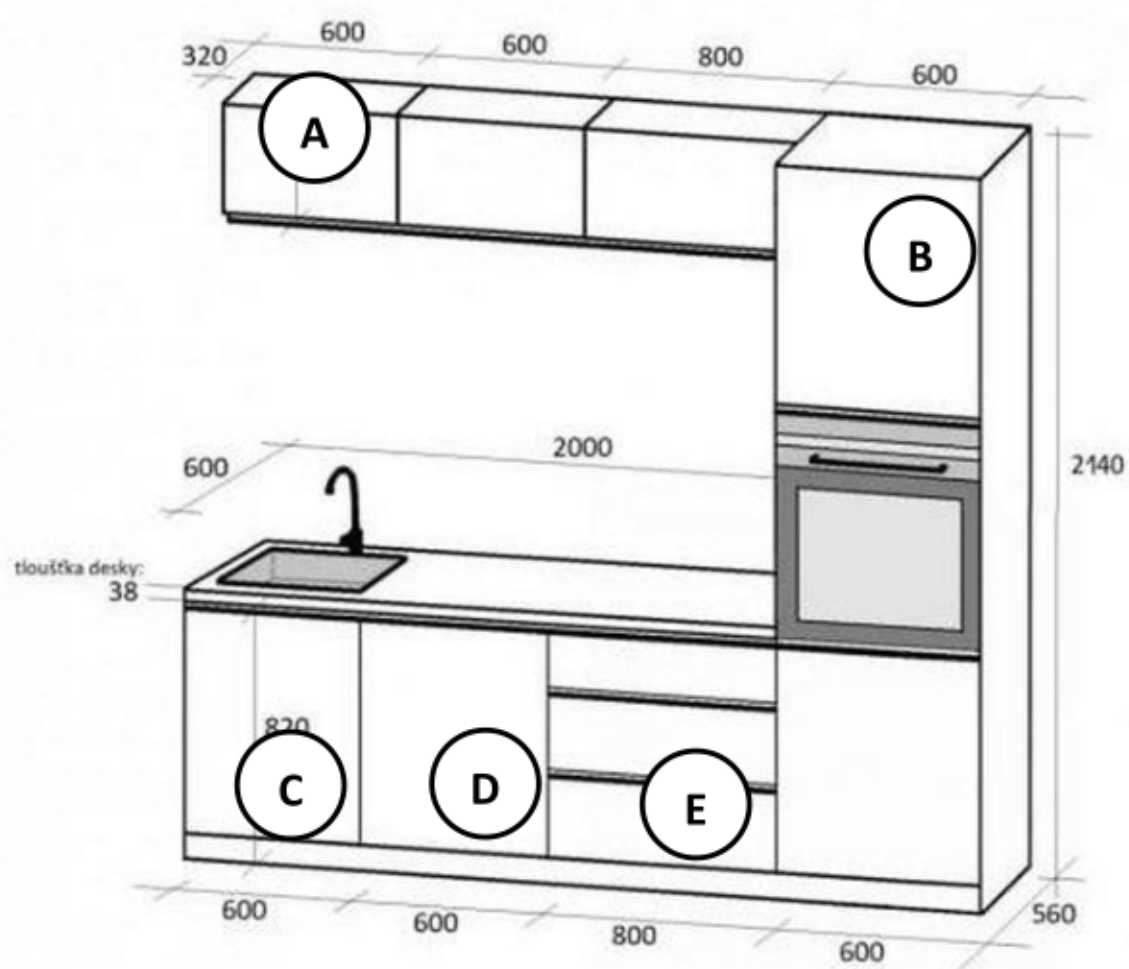

Kuchyně Brick - 260 cm (černá vysoký lesk/craft)

A

G50/60 ok

A	B	C
 x8	 x8	 x2
D	E	F
 x2	 $\varnothing 3,5$ x9	 $\varnothing 4$ x4
G	H	J
 $\varnothing 4$ x4	 x2	 x1
K	L	
 x1	 x1	

B

D60 SŁUPEK

 A x12	 B x12	 C x12
 D x5	 E x5	 F x10
 G x30	 H x4	 J x2
 K x30		

C D

D 30/40/60 1F

A  x8	B  x10	C  x2
D  x2	E  x2	F  x4
G  x8	H  x20	J  x20
K  x4		

E

D 60 3sz/80 3sz