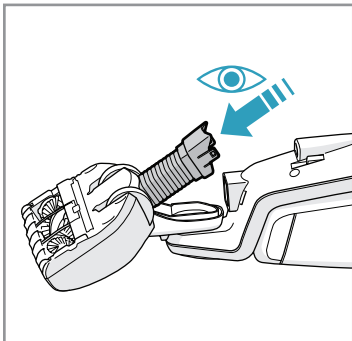

 **Electrolux**

Car Kit
KIT 360+
PNC: 900 168 340

BedPro Mini
ZE 125
PNC: 900 168 081

Filter
EF 150
PNC: 900 168 374

 www.electrolux.com/shop

 Batteries must be fully discharged before disassembling.

CH2430205