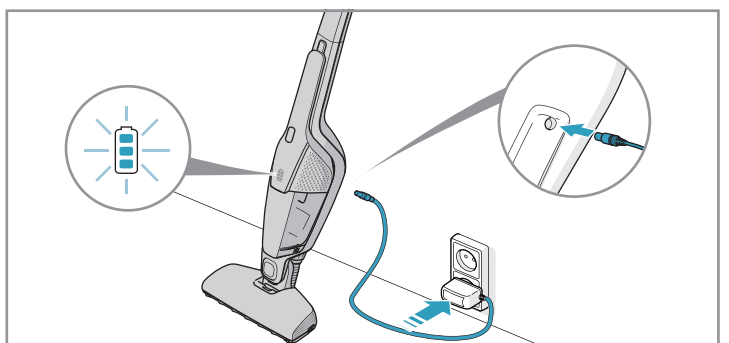

 **Electrolux**

Car Kit
KIT 360+
PNC: 900 168 340

BedPro Mini
ZE 125
PNC: 900 168 081

Filter
EF 150
PNC: 900 168 374

 www.electrolux.com/shop

 Batteries must be fully discharged before disassembling.

CH2430205