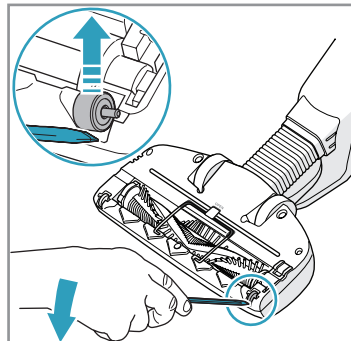

 **Electrolux**

Car Kit
KIT 360+
PNC: 900 168 340

BedPro Mini
ZE 125
PNC: 900 168 081

Filter
EF 150
PNC: 900 168 374

 www.electrolux.com/shop

 Batteries must be fully discharged before disassembling.

CH2430205