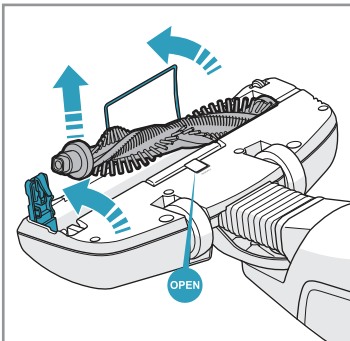

 **Electrolux**

Car Kit
KIT 360+
PNC: 900 168 340

BedPro Mini
ZE 125
PNC: 900 168 081

Filter
EF 150
PNC: 900 168 374

 www.electrolux.com/shop

 Batteries must be fully discharged before disassembling.

CH2430205