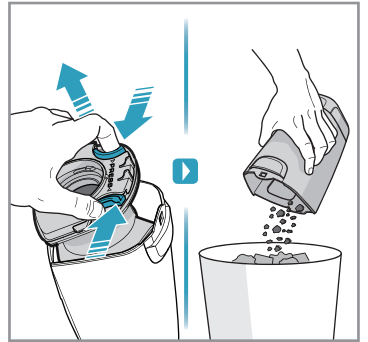

 **Electrolux**

Car Kit
KIT 360+
PNC: 900 168 340

BedPro Mini
ZE 125
PNC: 900 168 081

Filter
EF 150
PNC: 900 168 374

 www.electrolux.com/shop

 Batteries must be fully discharged before disassembling.

CH2430205