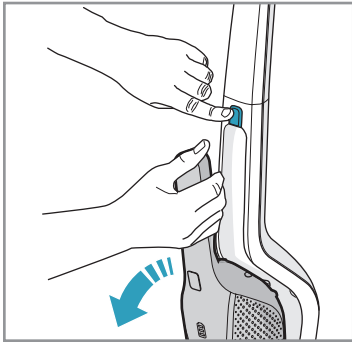

 **Electrolux**

Car Kit
KIT 360+
PNC: 900 168 340

BedPro Mini
ZE 125
PNC: 900 168 081

Filter
EF 150
PNC: 900 168 374

 www.electrolux.com/shop

 Batteries must be fully discharged before disassembling.

CH2430205