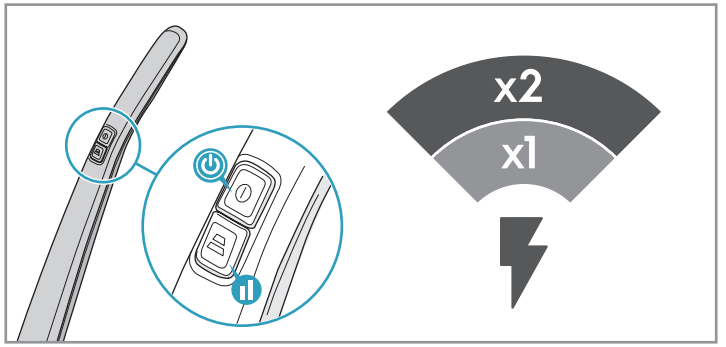

 **Electrolux**

Car Kit
KIT 360+
PNC: 900 168 340

BedPro Mini
ZE 125
PNC: 900 168 081

Filter
EF 150
PNC: 900 168 374

 www.electrolux.com/shop

 Batteries must be fully discharged before disassembling.

CH2430205