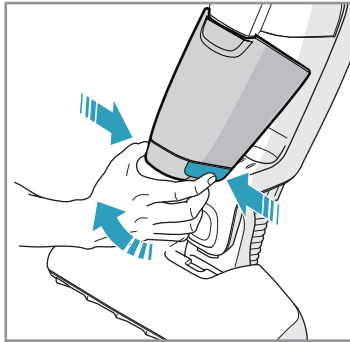

 **Electrolux**

Car Kit
KIT 360+
PNC: 900 168 340

BedPro Mini
ZE 125
PNC: 900 168 081

Filter
EF 150
PNC: 900 168 374

 www.electrolux.com/shop

 Batteries must be fully discharged before disassembling.

CH2430205