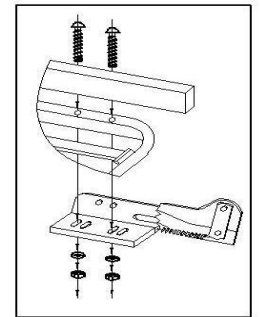

# ASSEMBLY INSTRUCTIONS

Sofa-bed kit contents:

- 1 - pair of cushions
- 2- left mechanism
- 3- right mechanism
- 4- metal frame with wooden slats
  - 4a small frame; 4b big frame
- 5- mattress
- 6-bag with hardware
- 7- cover

## ASSEMBLY OF THE SEAT