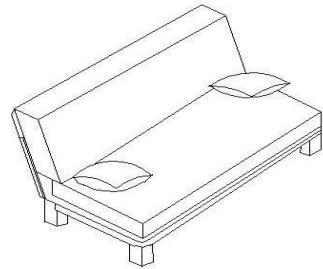

# ASSEMBLY INSTRUCTIONS

Sofa-bed kit contents:

- 1 - pair of cushions
- 2- left mechanism
- 3- right mechanism
- 4- metal frame with wooden slats
  - 4a small frame; 4b big frame
- 5- mattress
- 6-bag with hardware
- 7- cover

## ASSEMBLY OF THE SEAT