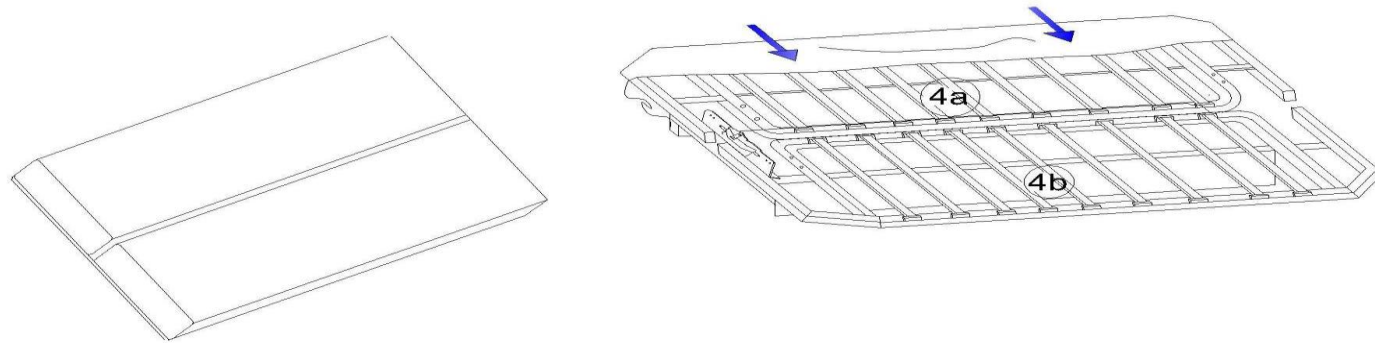

# ASSEMBLY INSTRUCTIONS

Sofa-bed kit contents:

- 1 - pair of cushions
- 2- left mechanism
- 3- right mechanism
- 4- metal frame with wooden slats
  - 4a small frame; 4b big frame
- 5- mattress
- 6-bag with hardware
- 7- cover

## ASSEMBLY OF THE SEAT