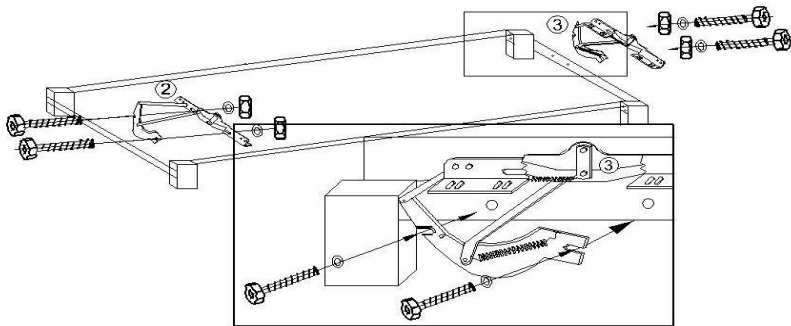

# ASSEMBLY INSTRUCTIONS

Sofa-bed kit contents:

- 1 - pair of cushions
- 2- left mechanism
- 3- right mechanism
- 4- metal frame with wooden slats
  - 4a small frame; 4b big frame
- 5- mattress
- 6-bag with hardware
- 7- cover

## ASSEMBLY OF THE SEAT