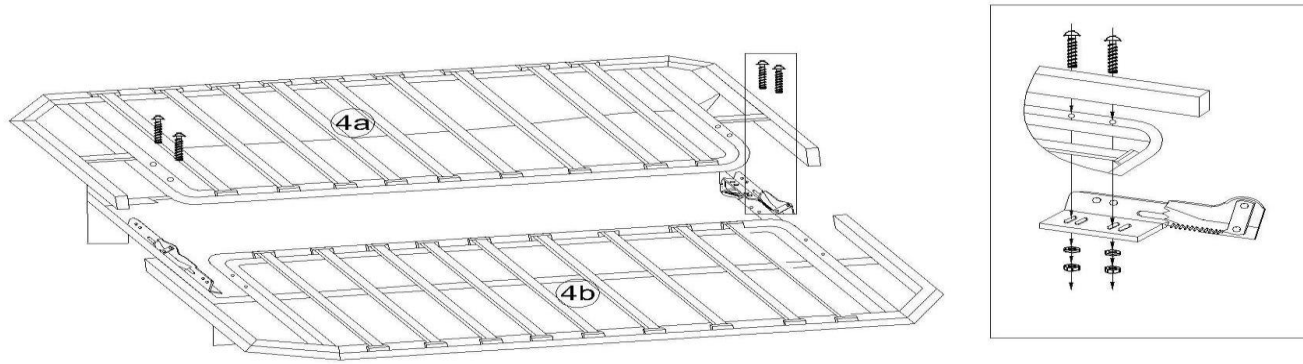

# ASSEMBLY INSTRUCTIONS

Sofa-bed kit contents:

- 1 - pair of cushions
- 2- left mechanism
- 3- right mechanism
- 4- metal frame with wooden slats
  - 4a small frame; 4b big frame
- 5- mattress
- 6-bag with hardware
- 7- cover

## ASSEMBLY OF THE SEAT